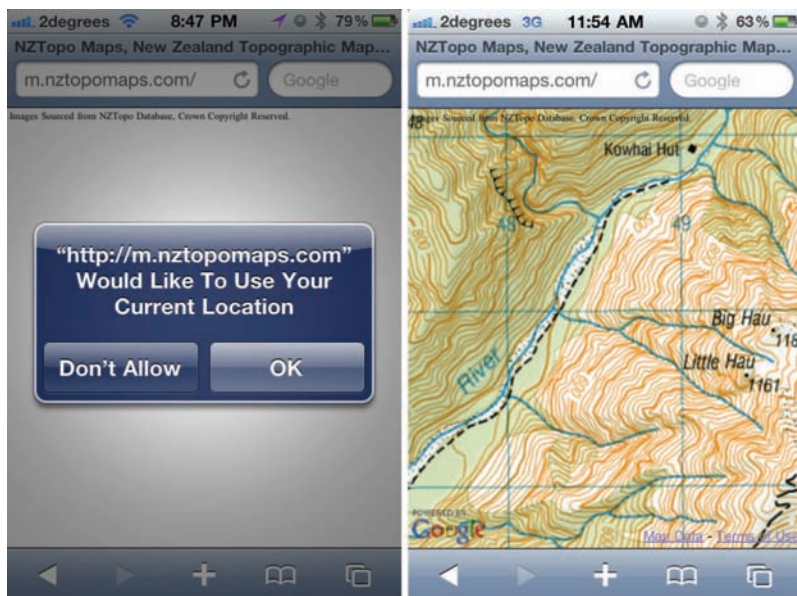

The 'NZTopo' Topographic Map Series, produced by Land Information New Zealand (LINZ), is used for a variety of recreational activities such as tramping and fishing, and by businesses and government entities such as the Department of Conservation. Topographic maps are also an essential tool for defense planning, location and routing services, and land management.

The service is also available on smartphones such as iPhone devices, and makes use of their in-built GPS capabilities. Screen shots from an iPhone are shown below to demonstrate the use of nztopomaps.com on a mobile device.

Environmental Information Consultant Reuben Williams, of NZISTA Limited said "Free web access to New Zealand topo maps makes them more accessible and useable. You can discover so much about New Zealand by looking at a topo map."

Sponsorship and advertising opportunities are available for entities wishing to capture the attention of outdoor recreation enthusiasts and users of location services.

Contact for enquiries

Reuben Williams

NZISTA Limited

phone: 021 814 080

email: info@nztopomaps.com

Keep up to date with any new features or updates by following our Twitter updates. twitter.com/nztopomaps

nztopomaps.com is available on iPhone

"It's great to see an initiative like this that leverages quality information and presents it in a different form to the wider community. LINZ has modernized its production systems to allow a wider range of digital map products to become available online and free. It is great to see them being endorsed in this way."

Colin MacDonald - CEO,
Land Information New Zealand